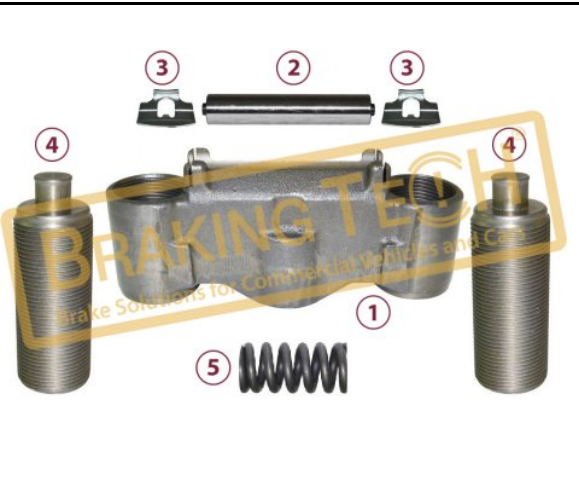

BTK10029

Description :
 Caliper Roller Bearing

Application :
 MERCEDES ACTROS,AXOR,SCHMITZ Trailer

OEM No :
 BrakingTech

No	BT No	Information
1	BTR4 x 2	Roller Bearing

BTK10029-01

Description :
 Caliper Roller Bearing

Application :
 SL7

OEM No :
 BrakingTech

No	BT No	Information
1	BTR4-01 x 2	Roller Bearing

BTK10030

Description :
 Caliper Bridge

Application :
 MB,BPW,AXOR,ACTROS,KRONE

OEM No :
 BrakingTech

No	BT No	Information
1	BTT61 x 1	Bridge
2	BTT59 x 1	Lever Pin
3	BTT60 x 2	Metal Sheet

BTK10031

Description :
 Caliper Bridge

Application : :
 BPW Axles, MERCEDES, KRONE, FRUEHAUF Trailer

OEM No :
 BrakingTech

No	BT No	Information
1	BTT61 x 1	Bridge
2	BTT59 x 1	Lever Pin
3	BTT60 x 2	Metal Sheet
4	BTY1 x 1	Bridge Spring