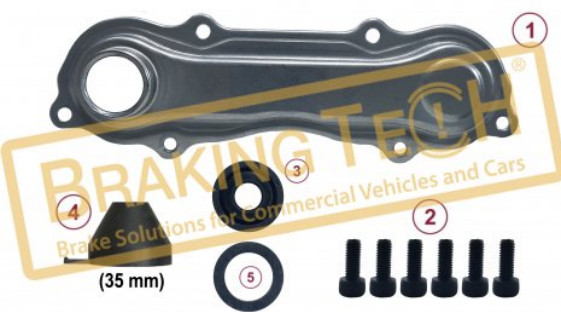

No	BT No	Information
1	BTP1-05 x1	Sensor Cover

BTK10065-07

Description :
 Caliper Metal Cover(Without Sensor)

Application : :
 NA7,ST7

OEM No :
 SerinFren, CKSK.16

No	BT No	Information
1	BTT191 x1	Metal Sensor Cover
2	BTC100 x 6	Screw
3	BTK146 x1	Inner Seal
4	BTK5 x1	Plastic Cap 35mm
5	BTS160 x1	Washer 25x17x 0,76 mm