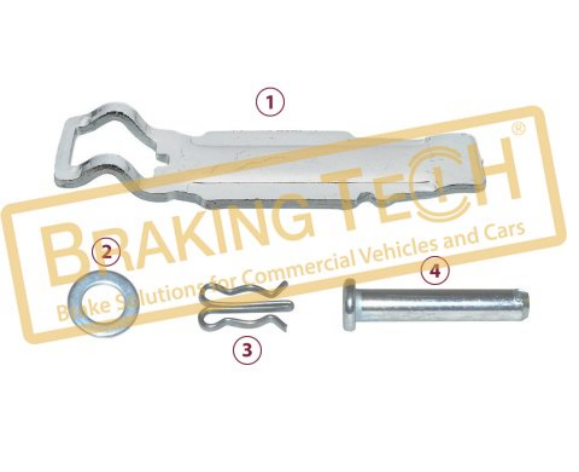

No	BT No	Information
1	BTS82 x 1	Pad Retainer 25 mm
2	BTS8 x 1	Washer
3	BTS7 x 1	Cotter Pin
4	BTT83 x 1	Detent Pin

BTK10158

Description :
 Caliper Brake Pad Retainer Repair Kit

Application :
 MAN, MB, DAF, RENAULT, IVECO, SCHMITZ, FRUEHAUF