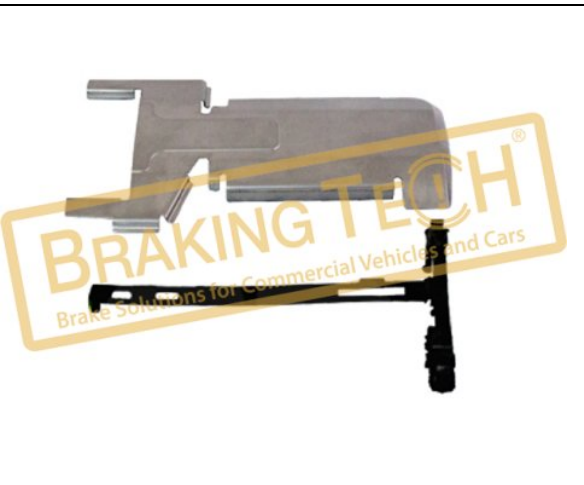

Application : :
 SB6,SB7...

OEM No :
 K000884

BTK10193

Description :
 Brake Pad Retainer Repair Kit (20mmType)

Application : :
 SB6,SB7...

OEM No :
 K002311

BTK10194

Description :
 Brake Pad Retainer Repair Kit