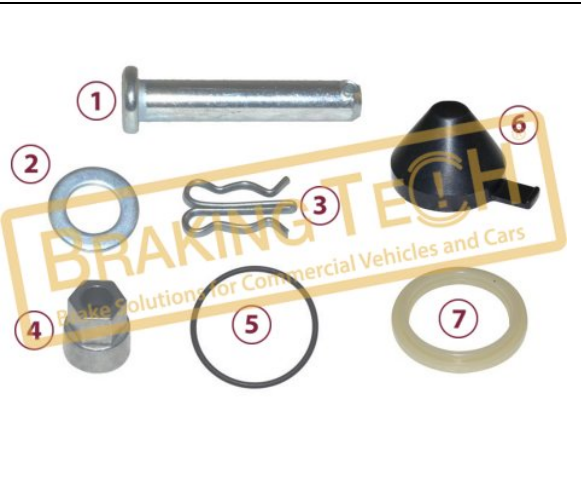

BTK10160

Description :
Adjuster Cap Service Kit

Application :
SB 6, SB 7, SN 6

OEM No :
I140699F

No	BT No	Information
1	BTT83 x 1	Detent Pin
2	BTS8 x 1	Washer
3	BTS7 x 1	Cotter Pin
4	BTT76 x 1	Calibration Loaf
5	BTK9 x 1	O-Ring
6	BTK4 x 1	Rubber Cap (38mm)
7	BTP24 x 1	Teflon Ring