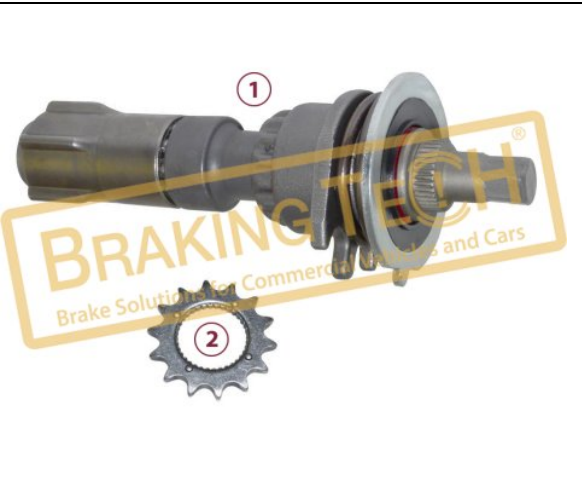

BTK10051

Description :
Caliper Adjusting Mechanism(HeXagon)

Application :
Knorr-Bremse Calipers

OEM No :
MCKSK.10.4, CKSK.10.40

No	BT No	Information
1	BTT68-01 x1	Adjusting Mechanism
2	BTT75 x1	Mechanism Gear