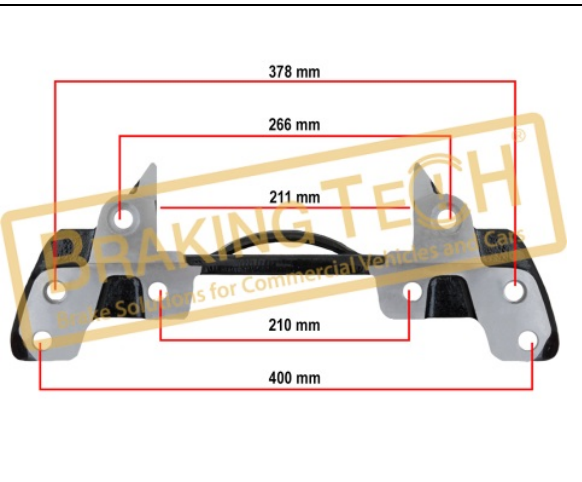

Application : :
 SB Series

OEM No :
 SerinFren

BTC0101927

Description :
 Caliper Cover Bolt Kit

No	BT No	Information
1	BTC88 x 8	M10 x 1,5 x 60 mm

Application : :
 SB Series

OEM No :
 SerinFren

BTC010193