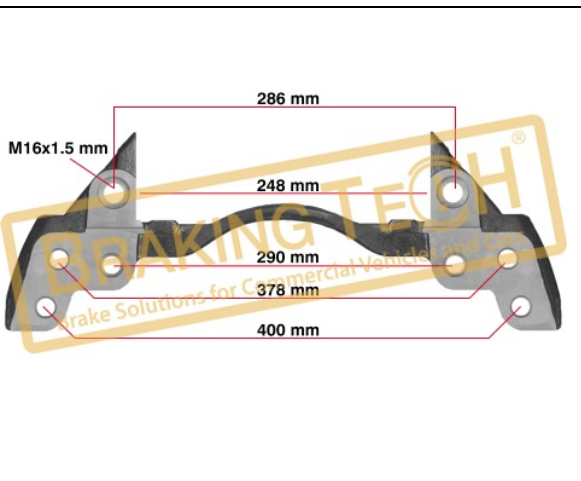

BTC0101204

Description :
Caliper Carrier Knorr(SN7)(L-R/H)

Application : :
SN7128,SN7168,SN7138,SN7178,DAF

OEM No :
K001337 , K002447, K006433, K011392, K110282, 1612741, 1627247, 1658013, K001336, K002446, K006432, K011391, K110281, 1612740, 1627246, 1658012