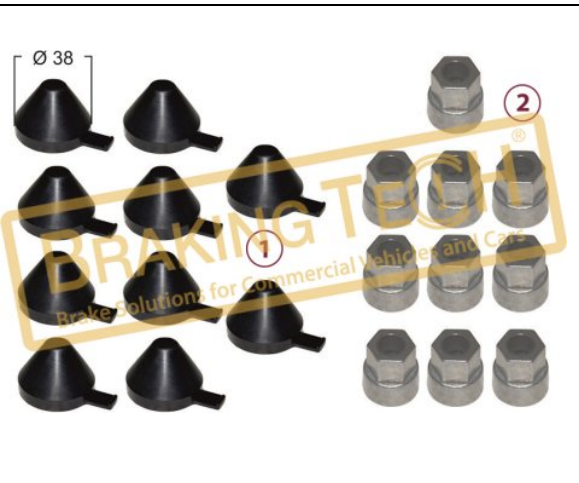

BTK10155

Description :
Caliper Adjusting Mechanism Tap Set(38mm)

Application :
MAN, MERCEDES, RENAULT, OTOKAR, FORD, TATRA,

OEM No :
K000029, 0004234687, 5021175269,
03434381600, K002847, M91004901, 0501213104,
16M0008240AA, TW04614

No	BT No	Information
1	BTK4 x 10	Rubber Cap (38mm)
2	BTT76 x 10	Calibration Loaf