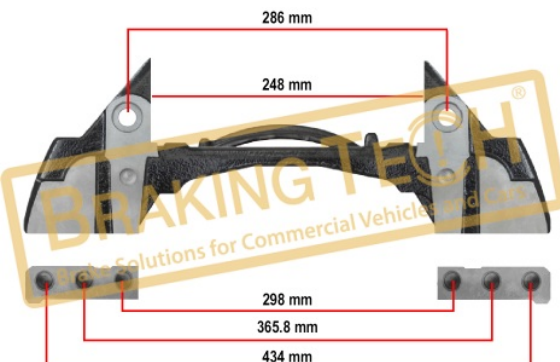

BTC0101990

Description :
Caliper Carrier Knorr(SN7)

Application :
SN7,BPW Axle 22,5

OEM No :
K004680, 2379696, 01.303.88.57.0