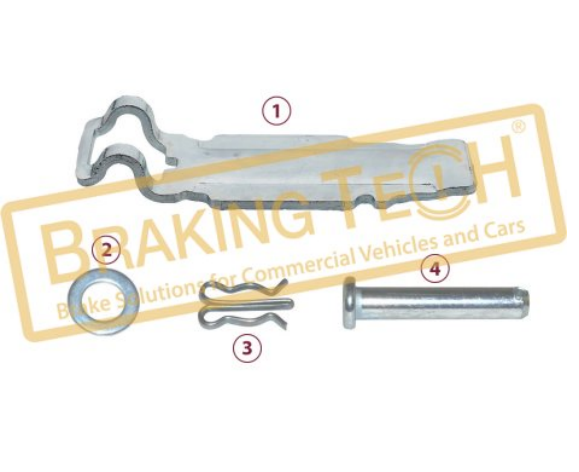

BTK10157

Description :
Caliper Pad Retainer Repair Kit

Application :
MERCEDES
ATEGO, ACTROS, AXOR, OTOKAR, ADB22

OEM No :
K000133, 0004202582, 13C3305630AA

WVA :
29087, 29167, 29216, 29148, 29115, 29116, 29118

No	BT No	Information
1	BTS82 x 1	Pad Retainer 25 mm
2	BTS8 x 1	Washer
3	BTS7 x 1	Cotter Pin
4	BTT83 x 1	Detent Pin