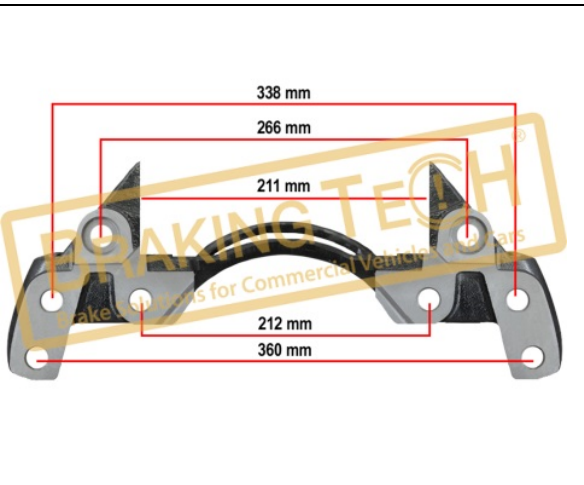

BTC0101102

Description :
Caliper Carrier Knorr(SB6-SN6)
Application :
BPW Axle,OTOKAR BUS
OEM No :
K001105, K002979, 0203131300, Z000702, K003673