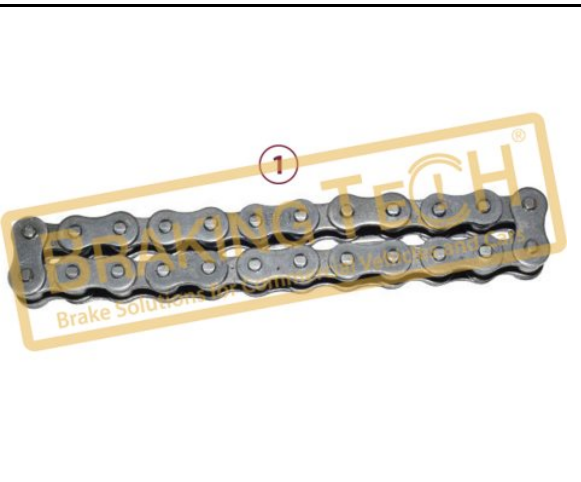

BTK10062

Description :
Caliper Chain(12 Links)

Application :
MERCEDES, GIGANT, MAN

OEM No :
CKSK.12

No	BT No	Information
1	BTT79 x 1	Chain 12 Links