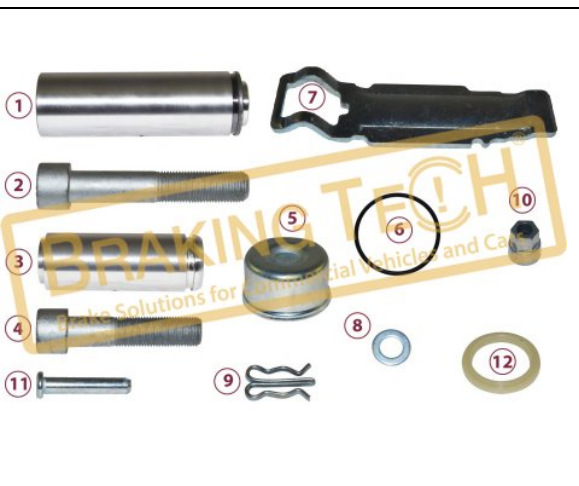

BTK10131

Description :
Caliper & Brake Pad Repair Kit

Application :
SB 7

OEM No :
K047473

No	BT No	Information
1	BTT6 x 1	Guide Pin Ø36x14mm
2	BTC3 x 1	Screw M16x1,5x85mm
3	BTT4 x 1	Guide Pin Ø32X88,5mm
4	BTC1 x 1	Screw M16X1,5X80mm
5	BTS4 x 1	Metal Tap
6	BTK9 x 1	O-Ring
7	BTS6 x 1	Pad Retainer (20mm)
8	BTS8 x 1	Washer
9	BTS7 x 1	Cotter Pin
10	BTT76 x 1	Calibration Loaf
11	BTT83 x 1	Detent Pin
12	BTP24 x 1	Teflon Ring