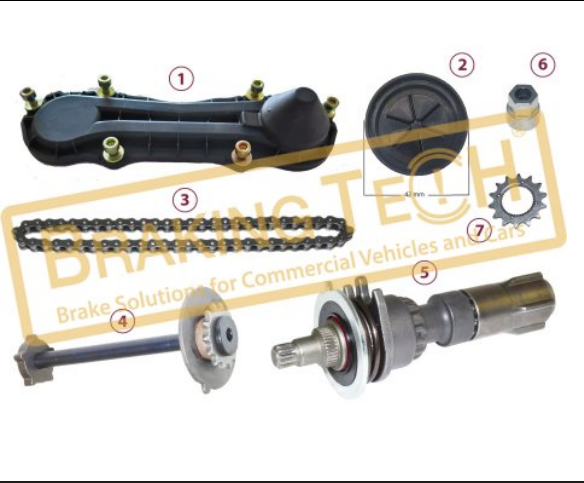

BTK10240

Description :
Caliper Repair Kit (Half Kit)

Application :
Knorr Series

OEM No :
BrakingTech

No	BT No	Information
1	BTP1-01 x 1	Sensor Cover
2	BTK11 x 1	Seal 42 mm
3	BTT81 x 1	Chain 29 Links
4	BTT72 x 1	Adjusting Mechanism
5	BTT68 x 1	Adjuster Mechanism
6	BTT76 x 1	Adjuster Nut
7	BTT75 x 1	Adjuster Gear