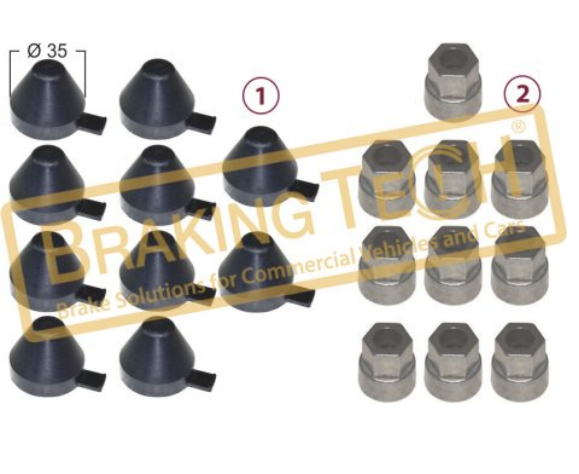

BTK10156

Description :
Caliper Adjusting Mechanism Cap Set(35mm)

Application :
MB, ST7, DAF, Scania, SCHMITZ Trailer, Bpw Axle

OEM No :
K003902, 0004203248, 0980106250, 1008453,
802643

No	BT No	Information
1	BTK5 x 10	Rubber Tap (35mm)
2	BTT76 x 10	Calibration Loaf