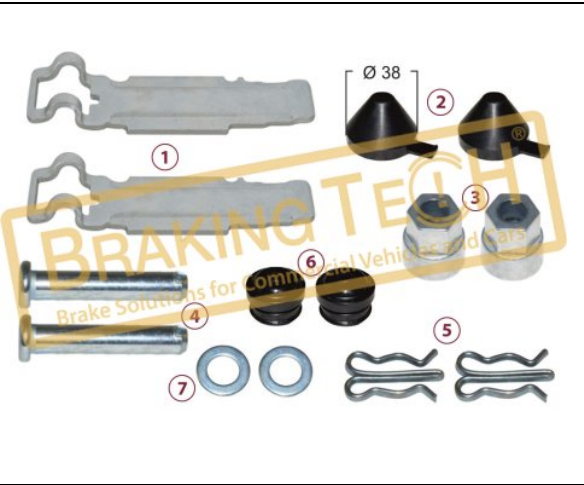

BTK10238

Description :
Caliper Brake Pad Retainer Set (25mm)

Application :
SB 7, SN 7

OEM No :
SerinFren

No	BT No	Information
1	BTS82 x 2	Pad Retainer (25mm)
2	BTK4 x 2	Rubber Cap (Ø38mm)
3	BTT76 x 2	Calibration Loaf
4	BTT83 x 2	Detent Pin
5	BTS7 x 2	Cotter Pin
6	BTK6 x 2	Rubber Tap
7	BTS8 x 2	Washer