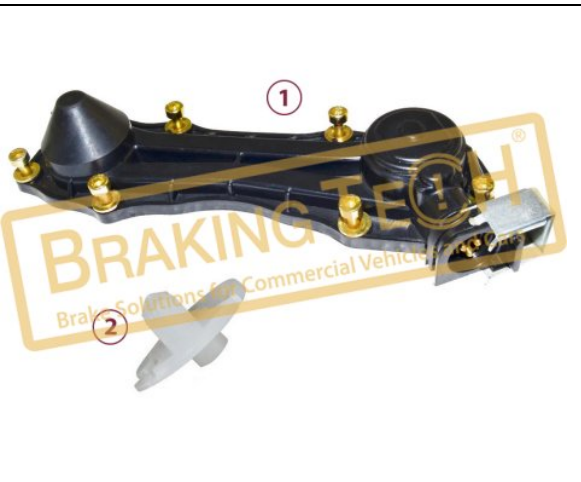

BTK10070-01

Description :
Caliper Sensor Cover (2 Wires-MAN-MB)

Application : :
MAN,MB

OEM No :
BrakingTech

No	BT No	Information
1	BTP6-01 x1	Sensor Cover
2	BTP21 x1	Clips