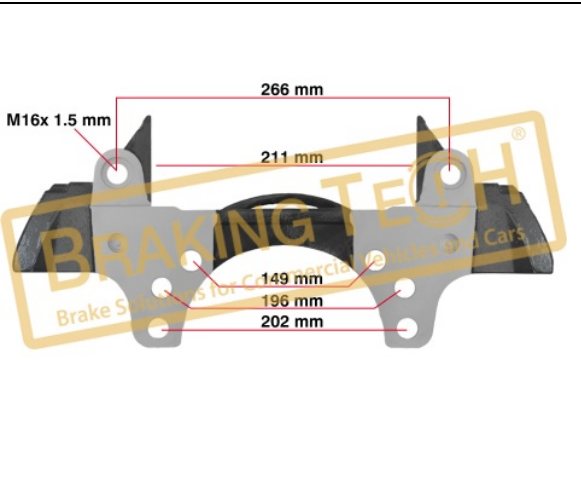

BTC010115

Description :
Caliper Carrier Knorr(SN7)

Application : :
SCHMITZ Trailer,Rim 22,5,SAF

OEM No :
K007475, Z000968