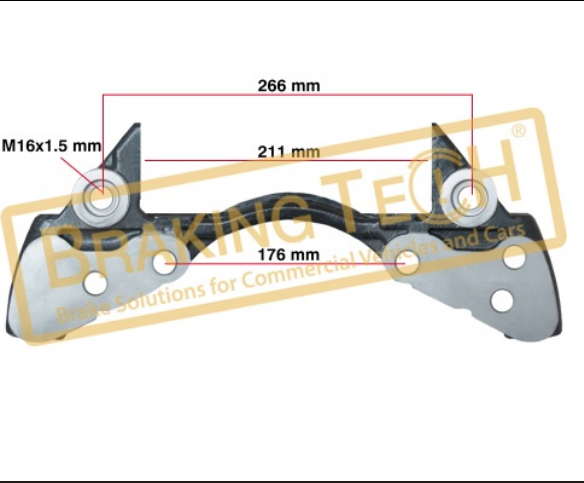

BTC0101208

Description :
Caliper Carrier Knorr R/H(SB6)

Application :
SB6,BPW Axle 19.5"

OEM No :
K001497, 02.0313.15.00