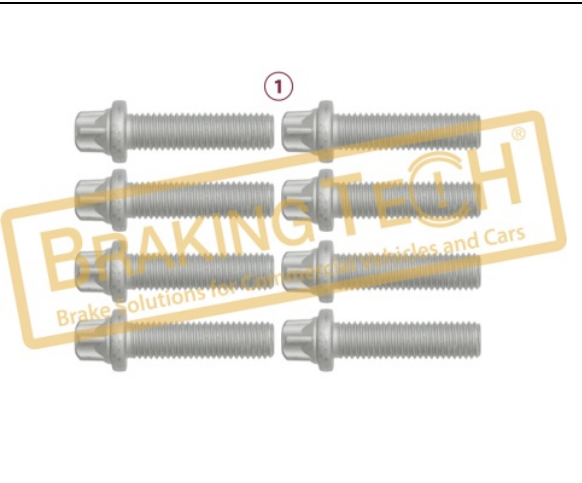

BTC0101926

Description :
Caliper Cover Bolt Kit

No	BT No	Information
1	BTC99 x 8	Bolt M14 x 2 x 52 mm

Application : :
SB Series

OEM No :
SerinFren