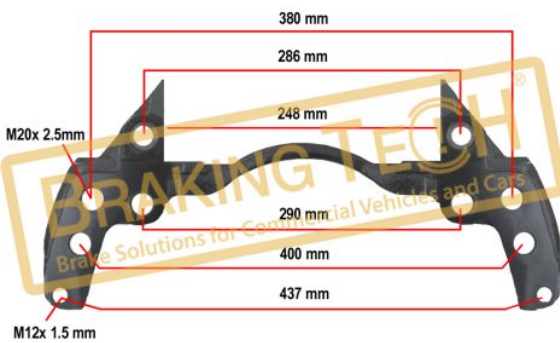

BTC010197-01

Description :
Caliper Carrier Knorr Old Model(SB6-7-SN6-7-SK7)

Application :
SCANIA 4,ADB22X,22.5"

OEM No :
K010765, K001919, 1756388, 1527632