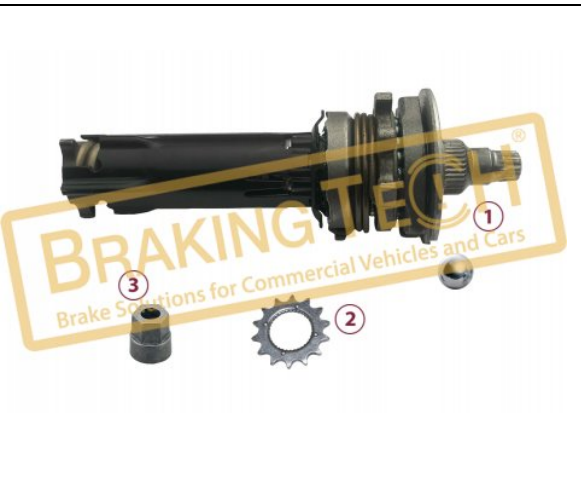

BTK10197

Description :
Caliper Adjuster Mechanism(New)

Application :
MERCEDES
BUSES,ACTROS,AXOR,MPIII,MPIV,MAN BUSES,ZF
Axles,SB7197,K128016,SCHMITZ Trailer

OEM No :
N201266648, N200804061

No	BT No	Information
1	BTT374 x1	Adjuster Mechanism
2	BTT75 x1	Mechanism Gear
3	BTT76 x1	Calibration Loaf