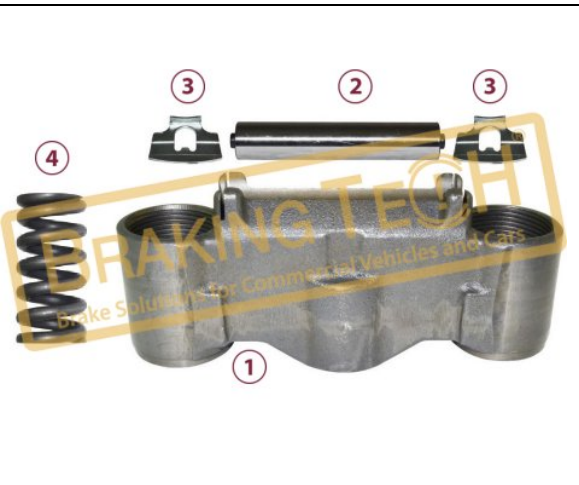

BTK10029

Description :
 Caliper Roller Bearing

Application :
 MERCEDES ACTROS,AXOR,SCHMITZ Trailer

OEM No :
 BrakingTech

No	BT No	Information
1	BTR4 x 2	Roller Bearing

BTK10029-01

Description :
 Caliper Roller Bearing

Application :
 SL7

OEM No :
 BrakingTech

No	BT No	Information
1	BTR4-01 x 2	Roller Bearing

BTK10030

Description :
 Caliper Bridge

Application :
 MB,BPW,AXOR,ACTROS,KRONE

OEM No :
 BrakingTech

No	BT No	Information
1	BTT61 x 1	Bridge
2	BTT59 x 1	Lever Pin
3	BTT60 x 2	Metal Sheet

BTK10031

Description :
 Caliper Bridge

Application : :
 BPW Axles, MERCEDES, KRONE, FRUEHAUF Trailer

OEM No :
 BrakingTech

No	BT No	Information
1	BTT61 x 1	Bridge
2	BTT59 x 1	Lever Pin
3	BTT60 x 2	Metal Sheet
4	BTY1 x 1	Bridge Spring