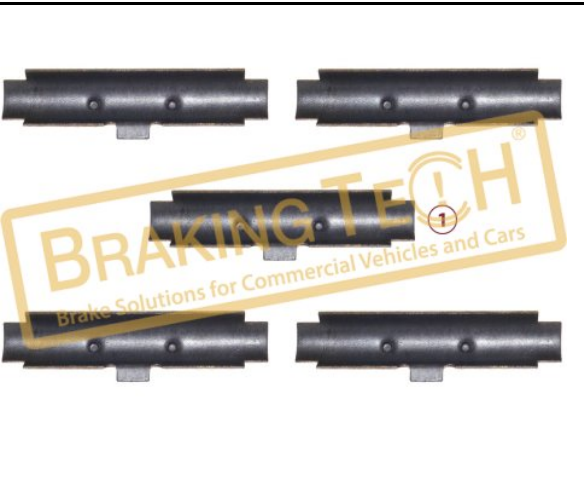

BTK10151

Description :
Caliper Lever Bearing

Application :
Knorr Calipers

OEM No :
CKSK.15

No	BT No	Information
1	BTS10 x 5	Lever Bearing