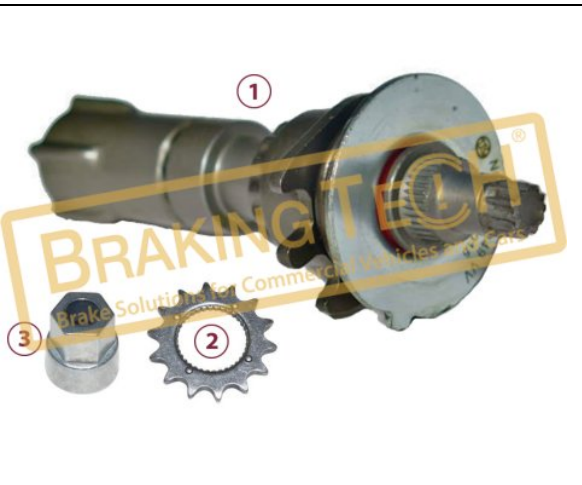

BTK10050-01

Description :
Caliper Adjusting Mechanism(SerinFren Design)

Application :
Knorr Calipers

OEM No :
SerinFren

No	BT No	Information
1	BTT68-03 x1	Mechanism
2	BTT75 x1	Mechanism Gear
3	BTT76 x1	BreakAway Nut