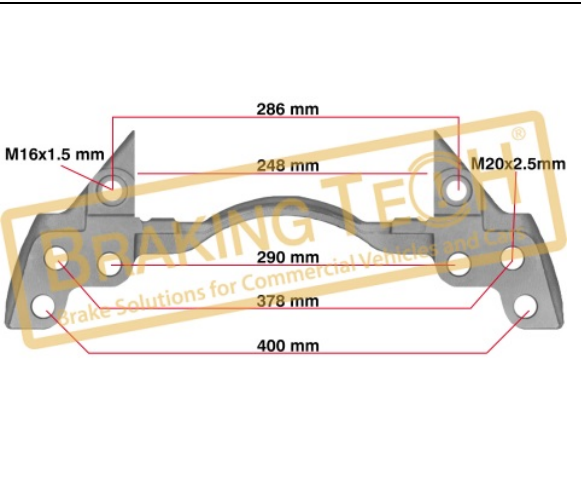

BTC010120

Description :
Caliper Carrier Knorr(SN6-7-SK7)

Application : :
22.5"DAF,CF-XF,Scania,(20mmx2.5 mounting)

OEM No :
73355, 73 355, RC73355, CN2E159