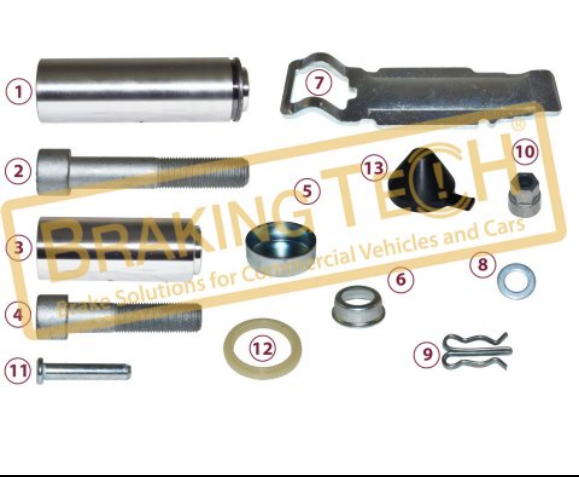

BTK10129

Description :
Caliper & Brake Pad Components

Application ::
SN 6

OEM No :
K048278

No	BT No	Information
1	BTT6 x 1	Guide Pin Ø36x14mm
2	BTC3 x 1	Screw M16x1,5x85mm
3	BTT1 x 1	Guide Pin Ø32X80mm
4	BTC1 x 1	Screw M16X1,5X80mm
5	BTS9 x 1	Metal Tap Ø 40 / 14 mm
6	BTS2 x 1	Pin Tap
7	BTS6 x 1	Pad Retainer (20mm)
8	BTS8 x 1	Washer
9	BTS7 x 1	Cotter Pin
10	BTT76 x 1	Calibration Loaf
11	BTT83 x 1	Detent Pin
12	BTP24 x 1	Teflon Ring
13	BTK4 x 1	Rubber Tap (38mm)