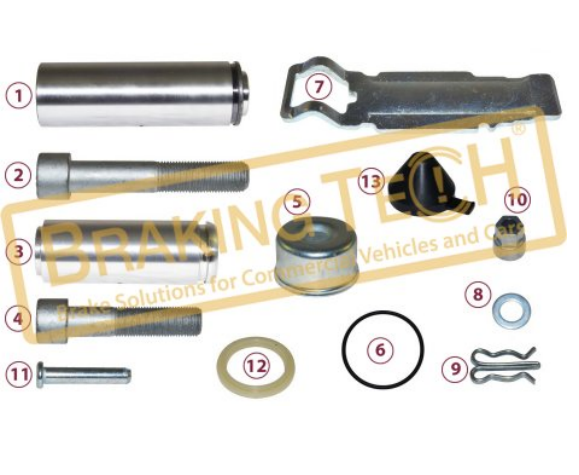

BTK10126

Description :
Caliper Repair Kit(Includes Retainer Pins)

Application :
SB 6, SB 7

OEM No :
K060760

No	BT No	Information
1	BTT6 x 1	Guide Pin Ø36x114mm
2	BTC3 x 1	Screw M16x1,5x85mm
3	BTT4 x 1	Guide Pin Ø32x88,5mm
4	BTC1 x 1	Screw M16x1,5x80mm
5	BTS4 x 1	Metal Tap
6	BTK9 x 1	O-Ring
7	BTS6 x 1	Pad Retainer (20mm)
8	BTS8 x 1	Washer
9	BTS7 x 1	Cotter Pin
10	BTT76 x 1	Calibration Loaf
11	BTT83 x 1	Detent Pin
12	BTP24 x 1	Teflon Ring
13	BTK4 x 1	Rubber Tap (Ø 38mm)