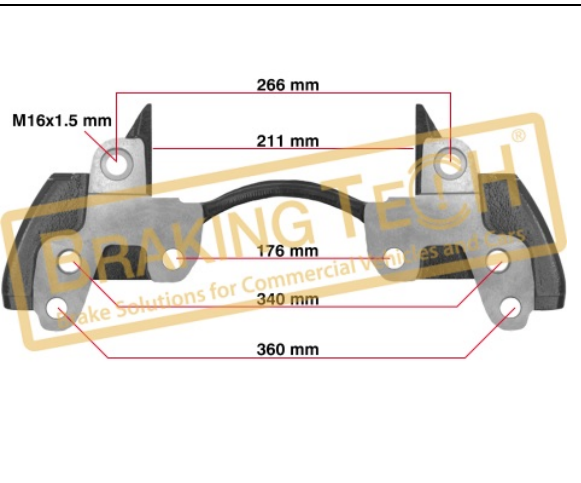

BTC0101202

Description :
Caliper Carrier Knorr(SN6)

Application : :
SN6,MB Axor,19.5"

OEM No :
Z017557, 0004213906 , MB 000 421 3906 , K013742