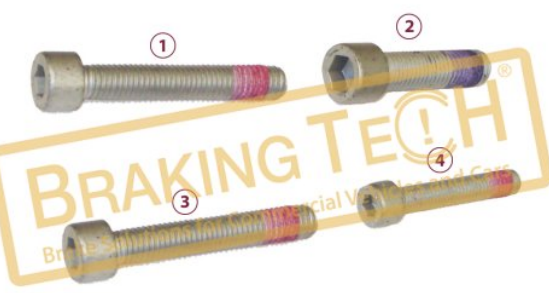

BTK10204

Description :
Caliper Cover Bolt Repair Kit

Application : :
SB5-SB6-SB7 series

OEM No :
BrakingTech only

No	BT No	Information
1	BTC88 x 1	Screw M10x1.5x60 mm
2	BTC43 x 1	Screw M12x1.75x45mm
3	BTC44 x 1	Screw M12x1.75x60mm
4	BTC45 x 1	Screw M8x1.25x35mm