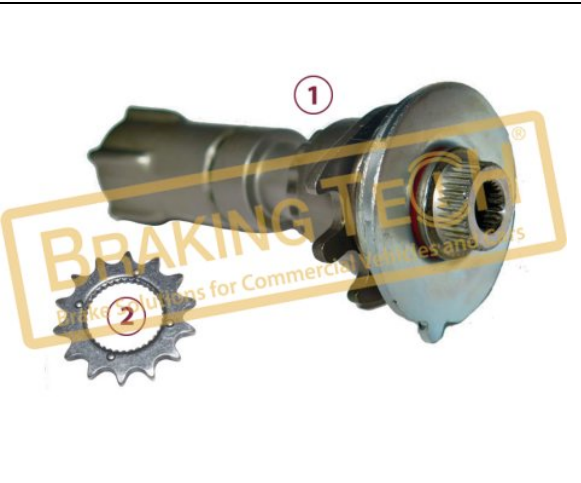

BTK10052-01

Description :
Caliper Adjusting Mechanism(Metal OverHead)

Application : :
SB 5,SN 5

OEM No :
BrakingTech

No	BT No	Information
1	BTT69-01 x 1	Adjusting Mechanism
2	BTT75 x 1	Mechanism Gear