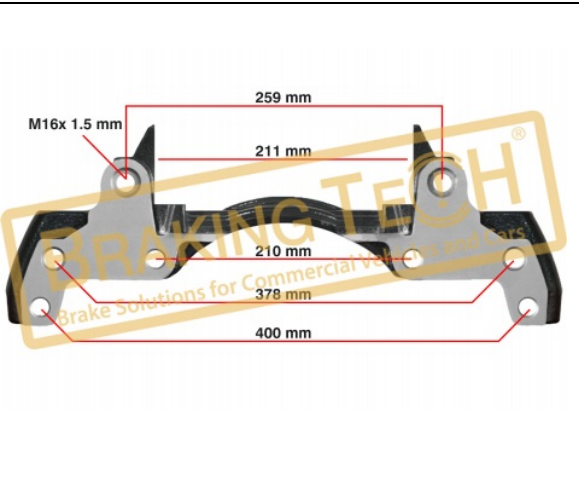

BTC0101221

Description :
Caliper Carrier SAF Modul T Axle

Application :
MODUL T AXLE

OEM No :
BrakingTech