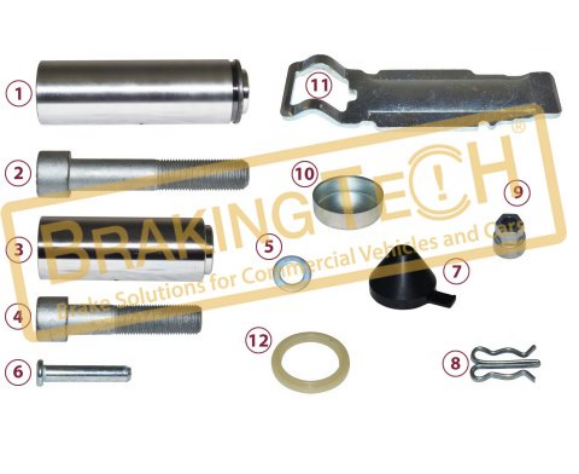

BTK10125

Description :
Caliper & Brake Pad Components

Application :
SK 7, SN 7

OEM No :
K012912

No	BT No	Information
1	BTT6 x 1	Guide Pin Ø36x114mm
2	BTC3 x 1	Screw M16x1,5x85mm
3	BTT1 x 1	Guide Pin Ø32X80mm
4	BTC1 x 1	Screw M16X1,5X80mm
5	BTS8 x 1	Washer
6	BTT83 x 1	Detent Pin
7	BTK4 x 1	Rubber Cap (Ø38mm)
8	BTS7 x 1	Cotter Pin
9	BTT76 x 1	Calibration Loaf
10	BTS9 x 1	Metal Tap Ø 40 / 14 mm
11	BTS6 x 1	Pad Retainer (20mm)
12	BTP24 x 1	Teflon Ring