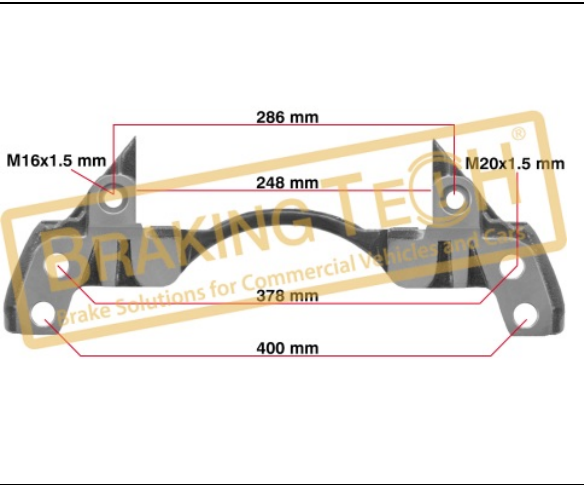

BTC0101206

Description :
Caliper Carrier Knorr(SN7-SB7)

Application :
SB7,SN7,SMB Axle,FRUEHAUF, Renault,Scania,22.5"

OEM No :
K001525, M91004702, 5021 175 296, 2121598