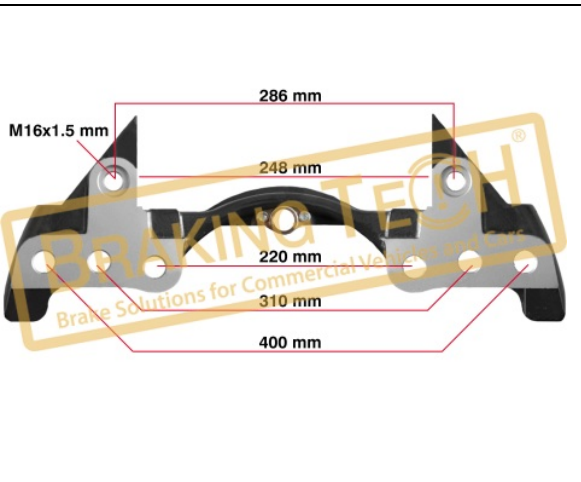

OEM No :
 K007475, Z000968

BTC010120

Description :
 Caliper Carrier Knorr(SN6-7-SK7)

Application : :
 22.5"DAF,CF-XF,Scania,(20mmx2.5 mounting)

OEM No :
 73355, 73 355, RC73355, CN2E159

BTC010132

Description :
 Caliper Carrier Knorr(SB6-7)