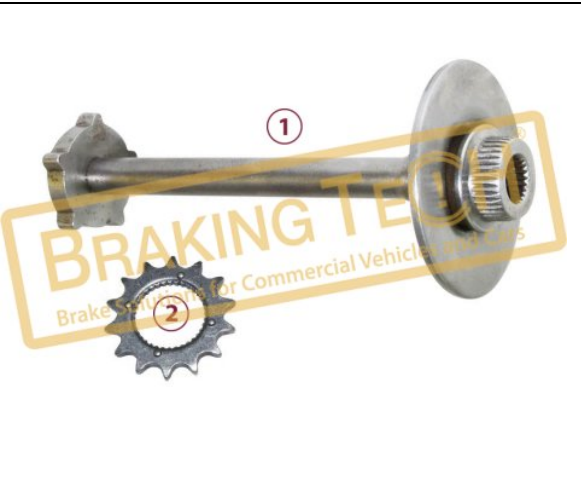

BTK10057

Description :
Caliper Adjusting Mechanism

Application :
MERCEDES ACTROS,AXOR,SCHMITZ Trailer

OEM No :
BrakingTech

No	BT No	Information
1	BTT75 x1	Mechanism Gear
2	BTT74 x1	Adjusting Mechanism