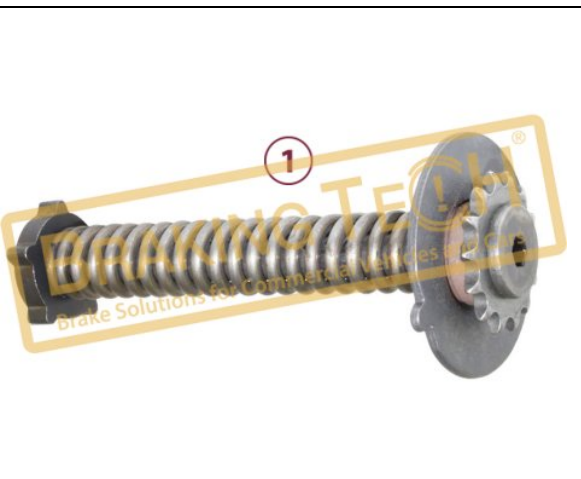

BTK10054

Description :
Caliper Adjusting Mechanism

Application : :
Knorr-Bremse Calipers

OEM No :
BrakingTech

No	BT No	Information
1	BTT71 x 1	Adjusting Mechanism