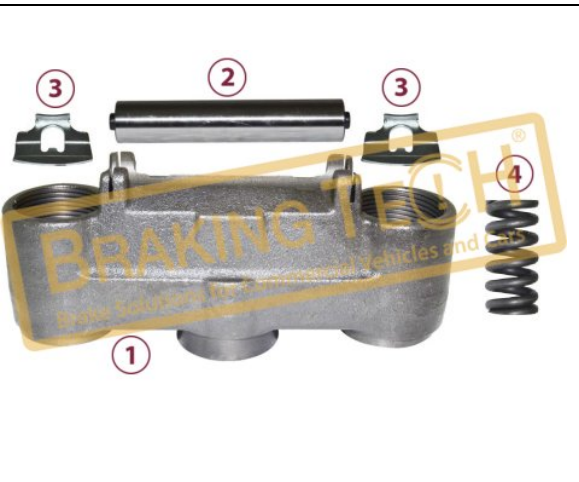

Application :
 SL7

OEM No :
 BrakingTech

No	BT No	Information
1	BTR4-01 x 2	Roller Bearing

BTK10030

Description :
 Caliper Bridge

Application :
 MB,BPW,AXOR,ACTROS,KRONE

OEM No :
 BrakingTech

No	BT No	Information
1	BTT61 x 1	Bridge
2	BTT59 x 1	Lever Pin
3	BTT60 x 2	Metal Sheet

BTK10031

Description :
 Caliper Bridge

Application : :
 BPW Axles, MERCEDES, KRONE, FRUEHAUF Trailer

OEM No :
 BrakingTech

No	BT No	Information
1	BTT61 x 1	Bridge
2	BTT59 x 1	Lever Pin
3	BTT60 x 2	Metal Sheet
4	BTY1 x 1	Bridge Spring

BTK10032

Description :
 Caliper Bridge Assembly

Application : :
 MERCEDES AXOR ACTROS, BPW Axle

OEM No :
 CKSK.17.1

No	BT No	Information
1	BTT61 x 1	Bridge
2	BTT59 x 1	Lever Pin
3	BTT60 x 2	Metal Sheet
4	BTT64 x 2	Calibration Bolt 3 Thread ...
5	BTY1 x 1	Bridge Spring

BTK10033

Description :
 Caliper Bridge

Application : :
 Mercedes-Benz Onibus, Citaro, SCANIA, MAN

OEM No :
 BrakingTech

No	BT No	Information
1	BTT62 x 1	Bridge
2	BTT59 x 1	Lever Pin
3	BTT60 x 2	Metal Sheet