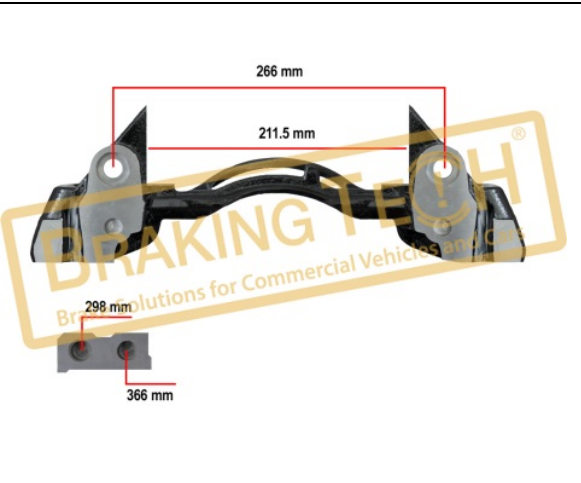

BTC010194

Description :
Caliper Carrier Knorr(SN6)
Application :
Rim 19.5",BPW Trailer Axle
OEM No :
01.303.88.550, BPW 01.303.88.55.0, K004679, 2379695