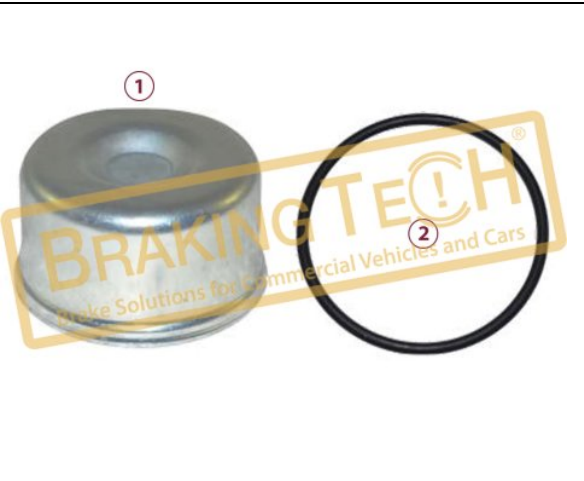

BTK10153

Description :
Caliper Metal Cap Kit

Application :
MAN, DAF, BOVA, MERCEDES TOURISMO

OEM No :
1139769F0063, 3434380600, M91005101

No	BT No	Information
1	BTS4 x 1	Metal Cap
2	BTK9 x 1	O-Ring