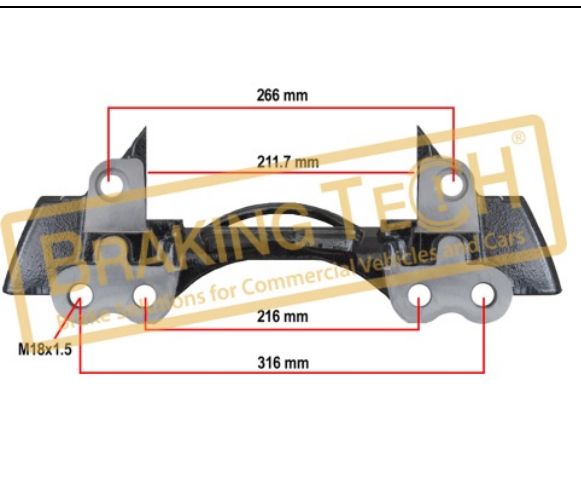

BTY2200

Description :
Brake Pad Spring

Application :
This Spring Using in Brake Pads Numbers Above! MERCEDES ACTROS,MAN M2000...

OEM No :
1388953, 1903651, 2992337

WVA :
29087, 29106, 29109, 29163, 29201, 29202