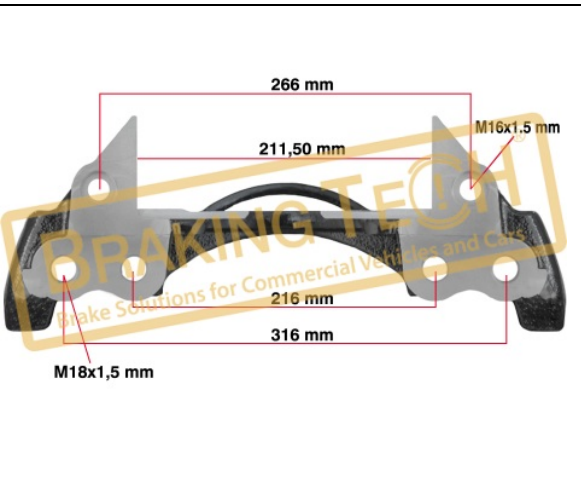

BTC0101201

Description :
Caliper Carrier Knorr(SN6)

Application : :
SN6,SCHMITZ,SAF Jumbo 19.5"

OEM No :
K015378, Z019053