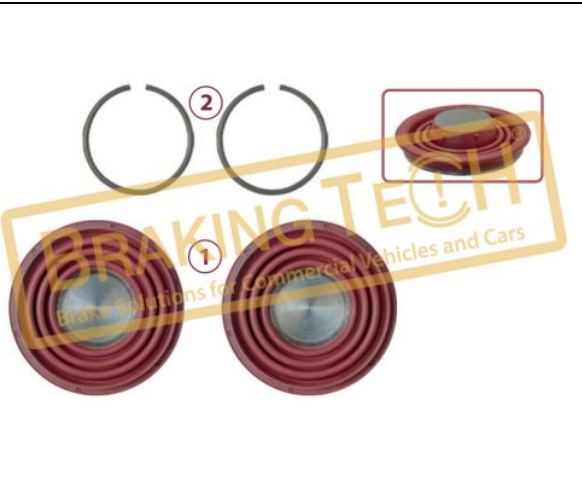

BTK10209

Description :
Caliper Tappet Repair Kit

Application : :
SL7 Series

OEM No :
BrakingTech

No	BT No	Information
1	BTTK85 x 2	Tappet&Boot
2	BTSK10 x 2	Circlip