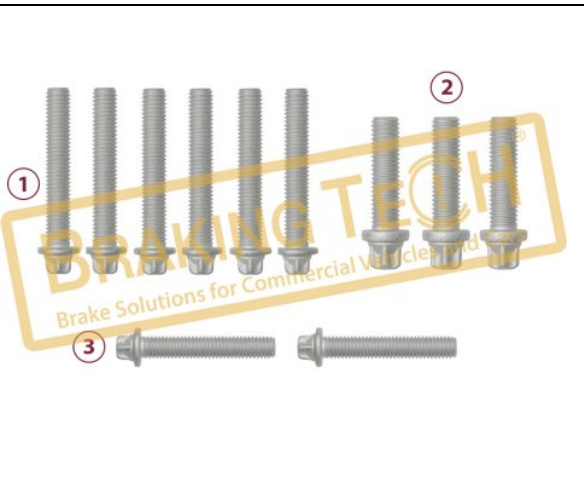

BTK10196

Description :
Cover Bolts

Application : :
Knorr Calipers

OEM No :
TT Ref: CKSK.18.5

No	BT No	Information
1	BTC88 x 6	Bolt M10x1.5x60 mm
2	BTC87 x 3	Bolt M14x2x55 mm
3	BTC86 x 2	Bolt M8x1.25x45 mm