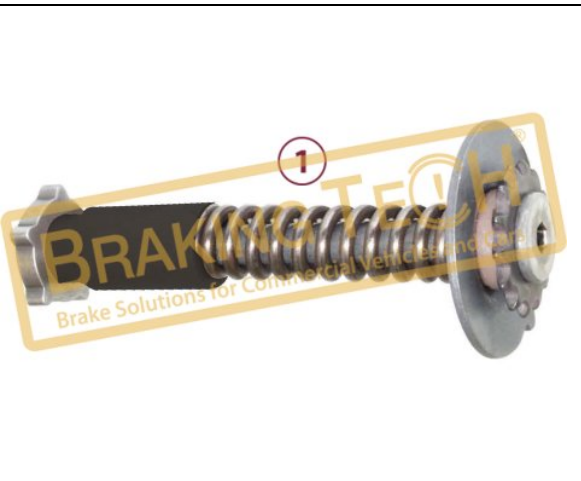

BTK10053

Description :
Caliper Adjusting Mechanism

Application : :
Knorr Calipers

OEM No :
CKSK.10.1

No	BT No	Information
1	BTT70 x 1	Adjusting Mechanism