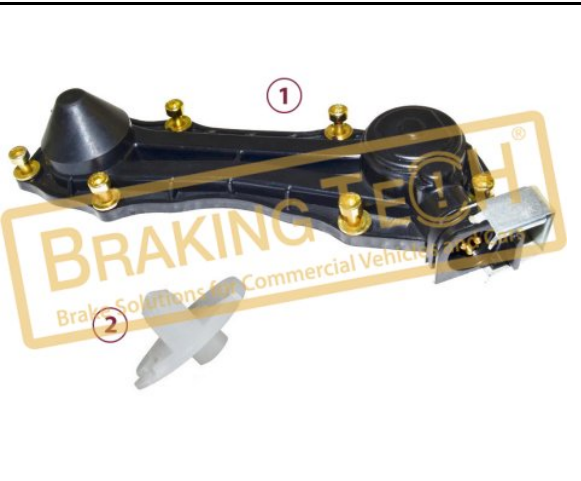

BTK10070

Description :
Caliper Sensor Cover (2 Wires-Scania-DAF-Iveco)

Application : :
DAF,IVECO,SCANIA

OEM No :
BrakingTech

No	BT No	Information
1	BTP6 x1	Sensor Cover
2	BTP21 x1	Clips